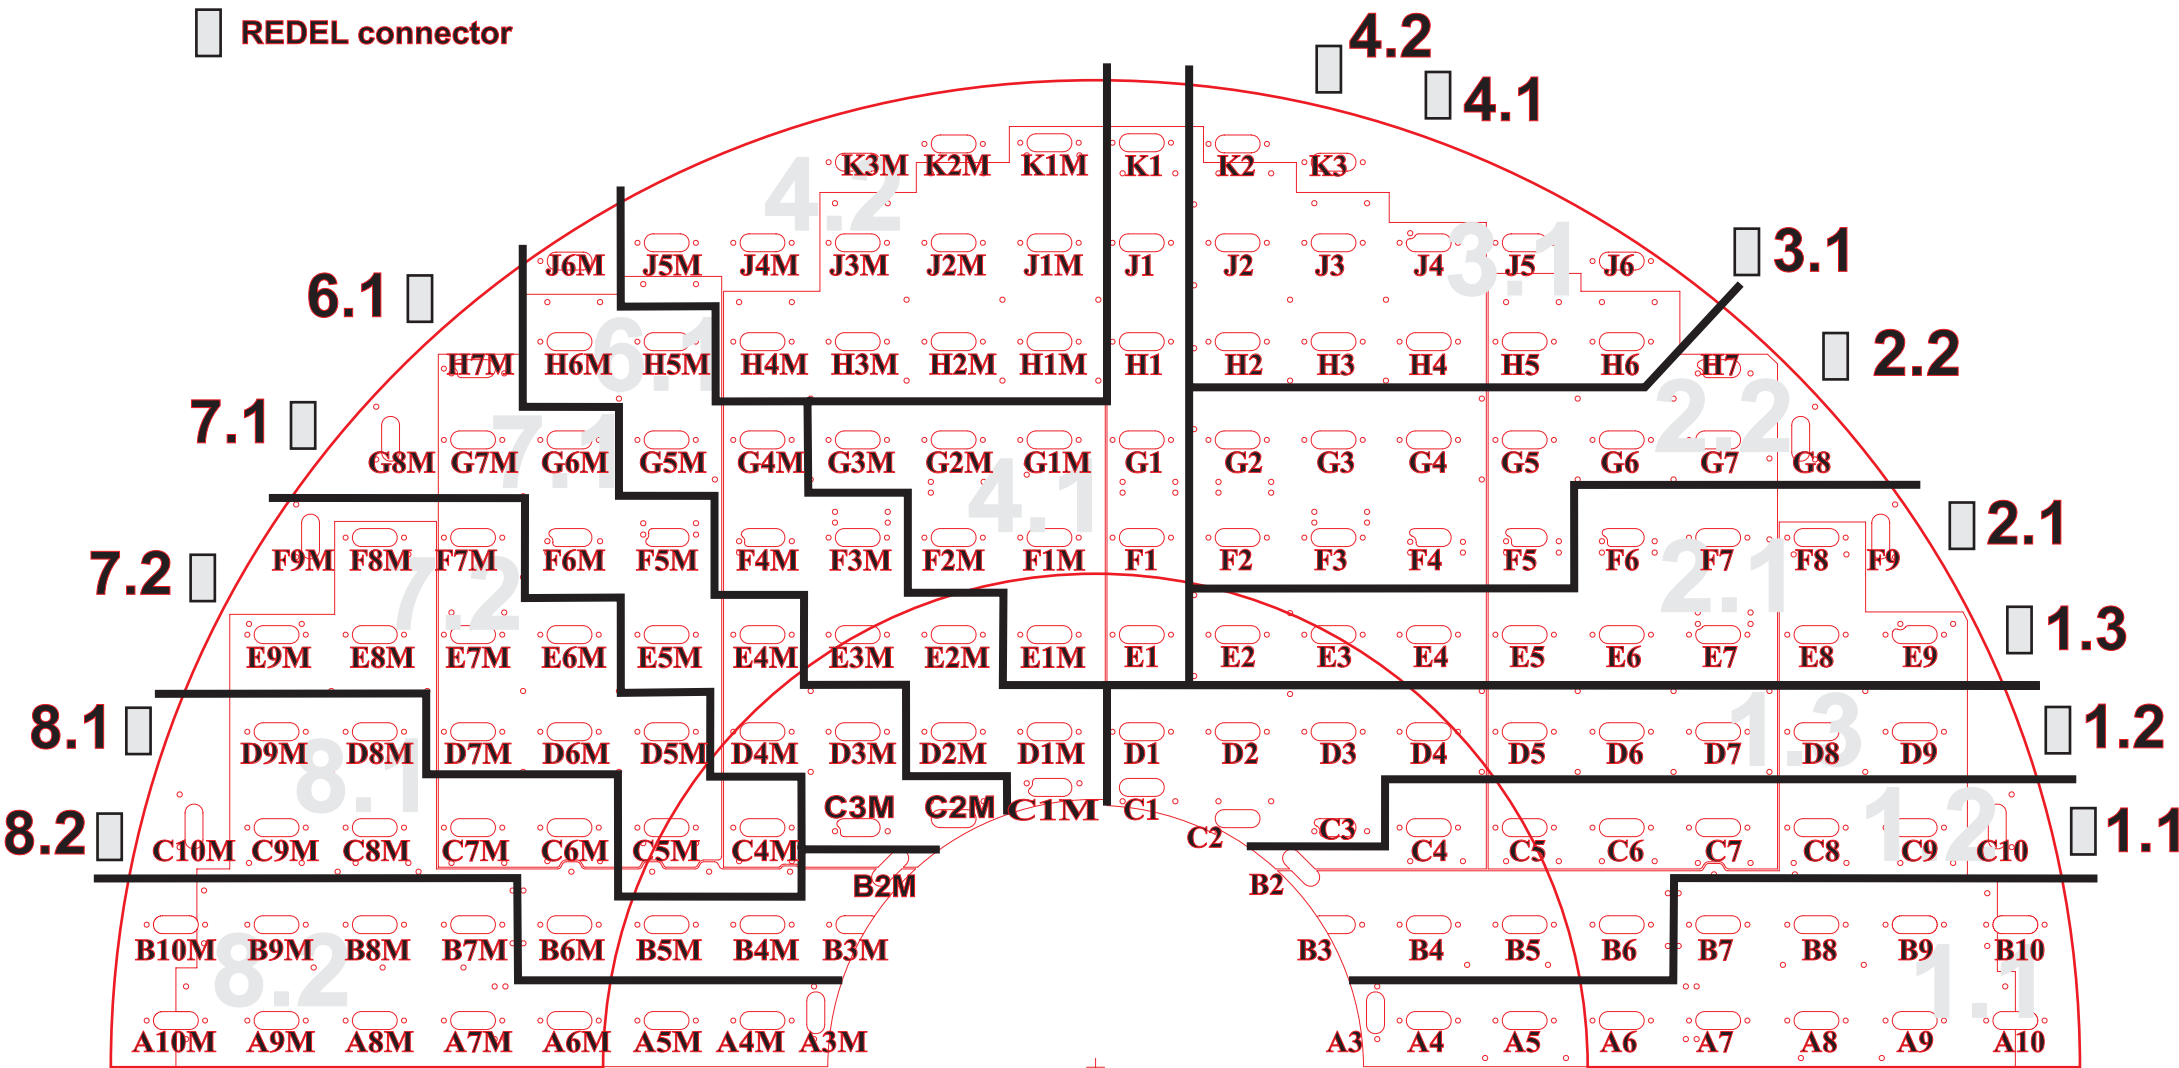

# HV Sectors

HV cables to REDEL connector

As seen from behind DEE looking toward IP