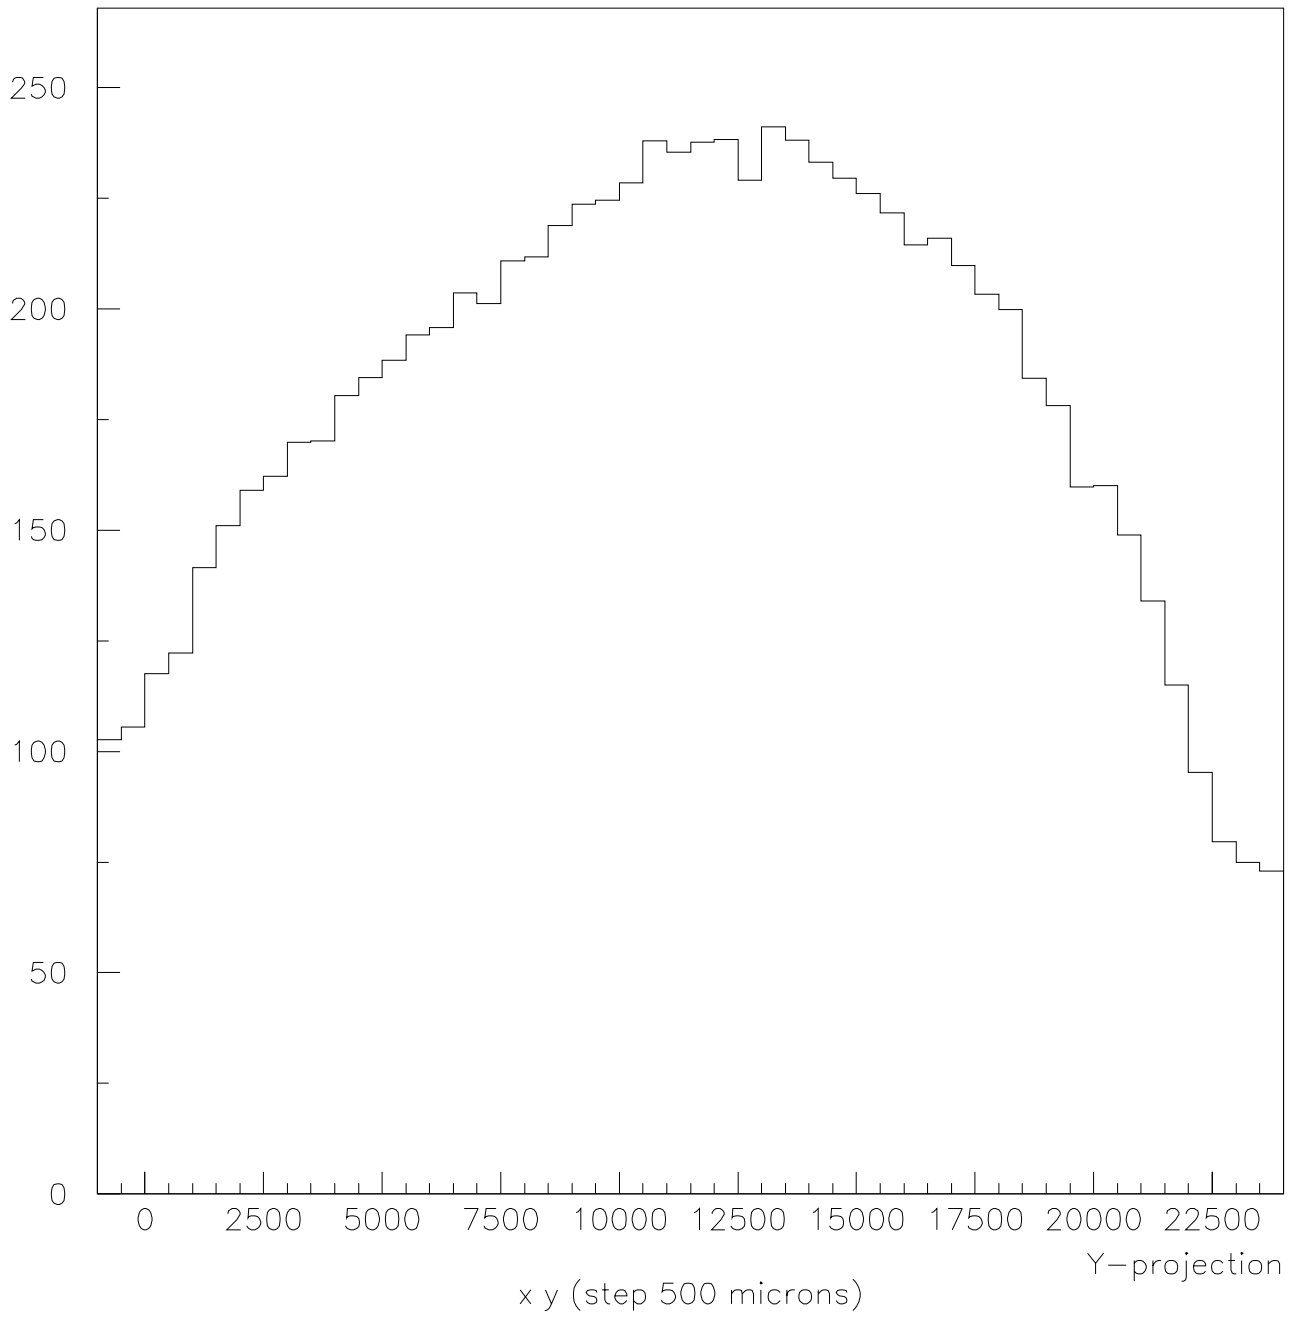

VPT 354 Uniformity response for Blue LED, diode mode U=250(V)

VPT 354 Uniformity response for Blue LED, diode mode U=250(V)

VPT 354 Uniformity response for Blue LED, diode mode U=250(V)

VPT 354 Uniformity response for Blue LED, diode mode U=250(V)

VPT 354 Uniformity response for Blue LED, diode mode U=250(V)