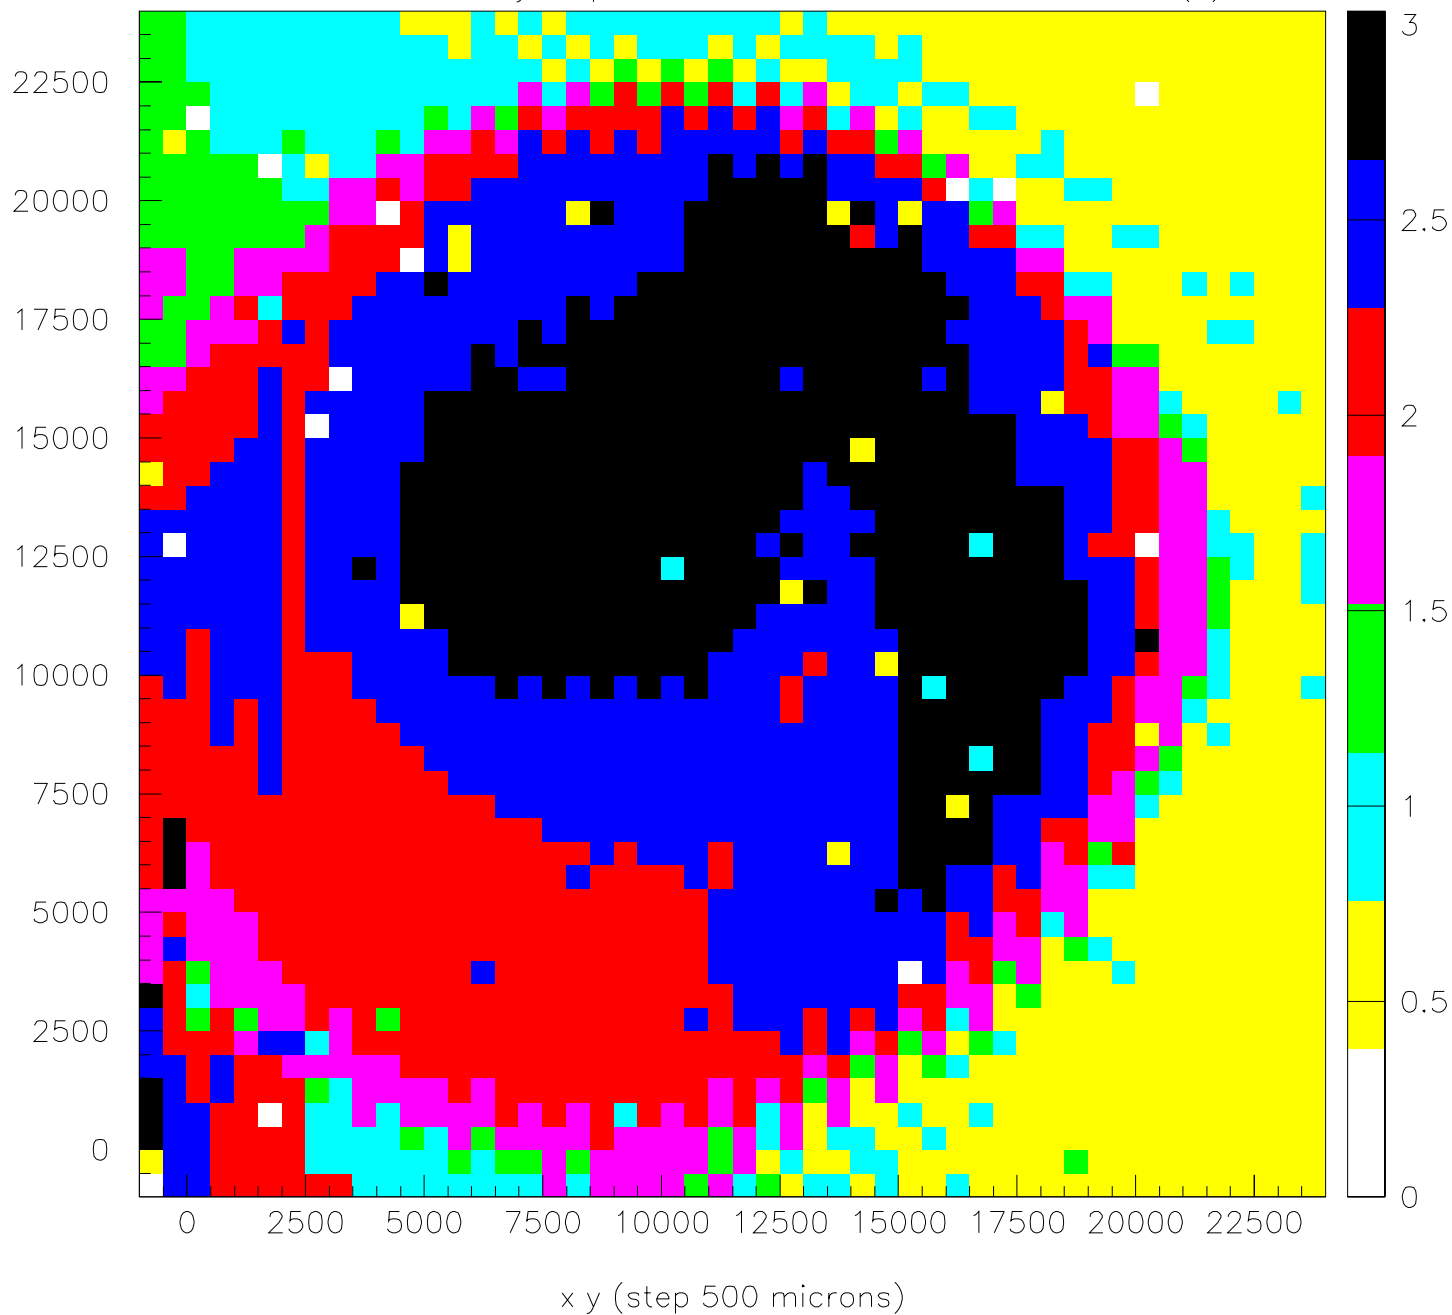

VPT 354 Uniformity response for Blue LED, diode mode U=250(V)

VPT 354 Uniformity response for Blue LED, diode mode U=250(V)

VPT 354 Uniformity response for Blue LED, diode mode U=250(V)

VPT 354 Uniformity response for Blue LED, diode mode U=250(V)

VPT 354 Uniformity response for Blue LED, diode mode U=250(V)