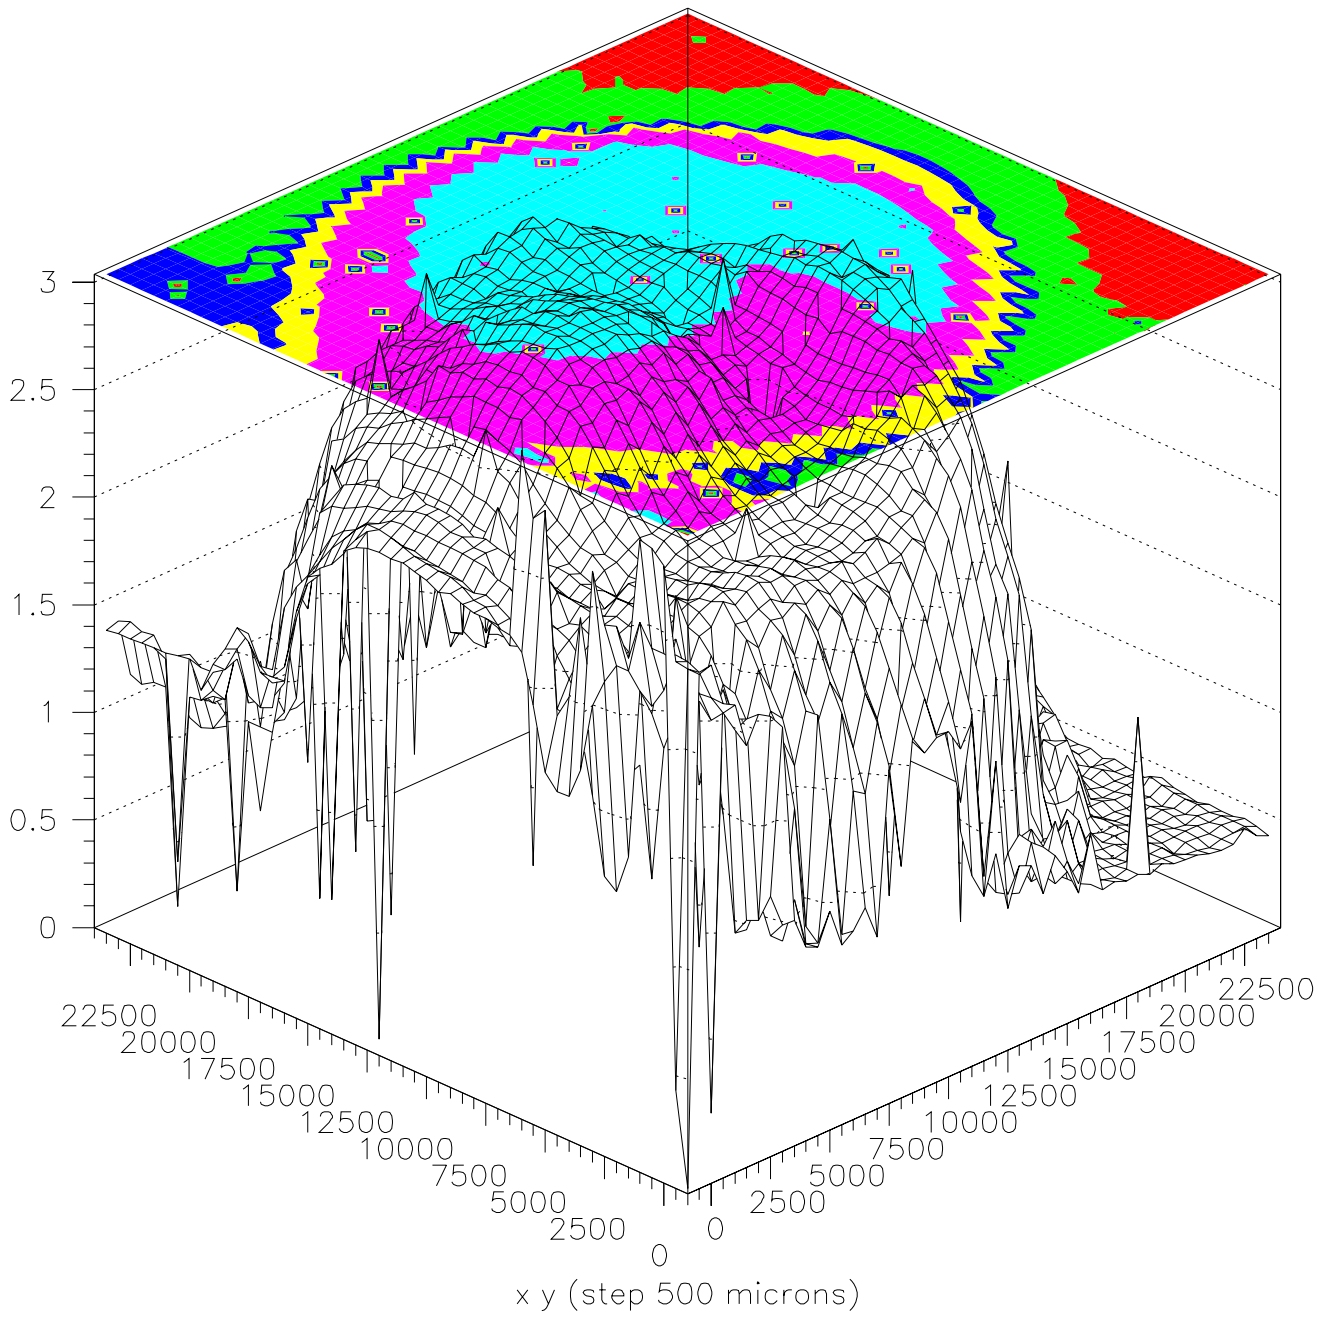

VPT 354 Uniformity response for Blue LED, diode mode U=250(V)

VPT 354 Uniformity response for Blue LED, diode mode U=250(V)

VPT 354 Uniformity response for Blue LED, diode mode U=250(V)

VPT 354 Uniformity response for Blue LED, diode mode U=250(V)

VPT 354 Uniformity response for Blue LED, diode mode U=250(V)