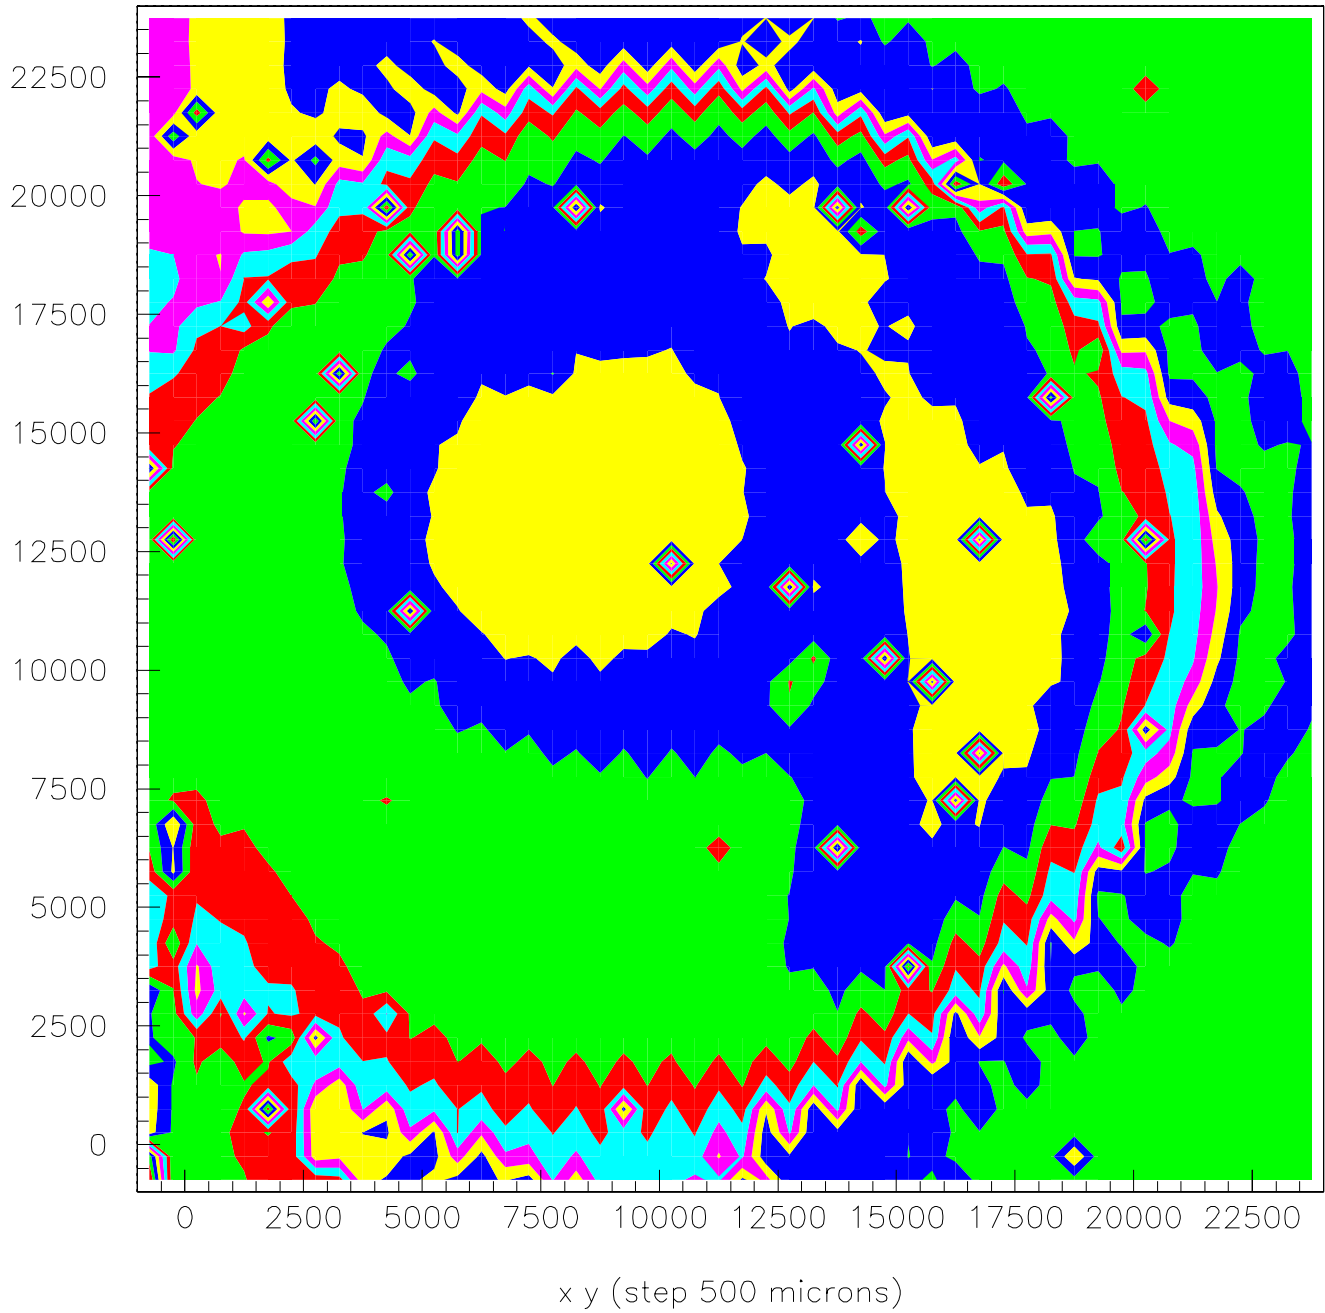

VPT 354 Uniformity response for Blue LED, diode mode U=250(V)

VPT 354 Uniformity response for Blue LED, diode mode U=250(V)

VPT 354 Uniformity response for Blue LED, diode mode U=250(V)

VPT 354 Uniformity response for Blue LED, diode mode U=250(V)

VPT 354 Uniformity response for Blue LED, diode mode U=250(V)